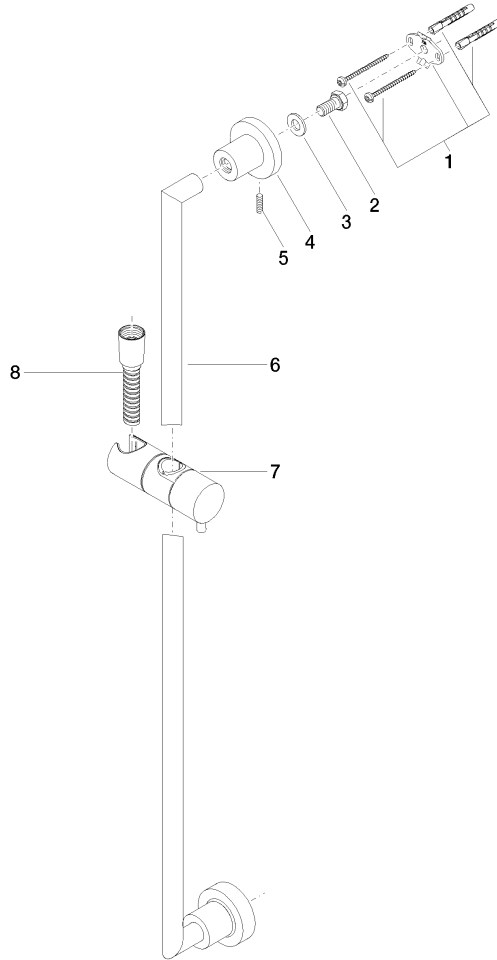

TARA Shower set without hand shower - Chrome

TARA

26 413 892

- slide bar
- Pipe diameter 18 mm
- rosettes Ø 55 mm
- gauge 800 mm
- metal shower hose 1750mm with integrated anti-twist protection
- shower hose connector 3/8"

Recommended miscellaneous

Concealed adapter -

35 080 970-90
0010

Recommended miscellaneous

Wall elbow - Chrome

28 450 625-00

Required miscellaneous

**Hand shower FlowReduce -
Chrome**

28 016 979-00
0010

Required miscellaneous

**Hand shower FlowReduce -
Chrome**

28 012 979-00
0010

Required miscellaneous

**Hand shower FlowReduce -
Chrome**

28 018 979-00
0010

26 413 892

Certificates

WRAS_2009048. ACS_20 ACC LY 738. IAPMO_4976 (1).

26 413 892

Spare parts list

No.	Item Number	Name	Quantity used	Delivery time
1	05 17 20 739 00 90	fixing set	2	2
2	09 30 30 071 90	screw	2	2
3	09 30 11 046 90	disc	2	2
4	08 17 89 505-00	holder	2	10
5	04 31 11 113 00 90	pin	2	2
6	05 28 22 590 00-00	bar	1	10
7	12 580 970-00	Slide unit - Chrome	1	10
8	28 322 970-00	Metal shower hose 1/2" x 3/8" x 1750 mm - Chrome	1	2