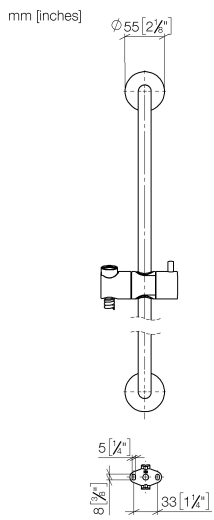

TARA Shower set without hand shower - Chrome

TARA

26 413 892

- slide bar
- Pipe diameter 18 mm
- rosettes Ø 55 mm
- gauge 800 mm
- metal shower hose 1750mm with integrated anti-twist protection
- shower hose connector 3/8"

Recommended miscellaneous

Concealed adapter -

35 080 970-90
0010

Recommended miscellaneous

Wall elbow - Chrome

28 450 625-00

Required miscellaneous

**Hand shower FlowReduce -
Chrome**

Certificates

WRAS_2009048. ACS_20 ACC LY 738. IAPMO_4976 (1).

26 413 892

Spare parts list

No.	Item Number	Name	Quantity used	Delivery time
1	05 17 20 739 00 90	fixing set	2	2
2	09 30 30 071 90	screw	2	2
3	09 30 11 046 90	disc	2	2
4	08 17 89 505-00	holder	2	10
5	04 31 11 113 00 90	pin	2	2
6	05 28 22 590 00-00	bar	1	10
7	12 580 970-00	Slide unit - Chrome	1	10
8	28 322 970-00	Metal shower hose 1/2" x 3/8" x 1750 mm - Chrome	1	2